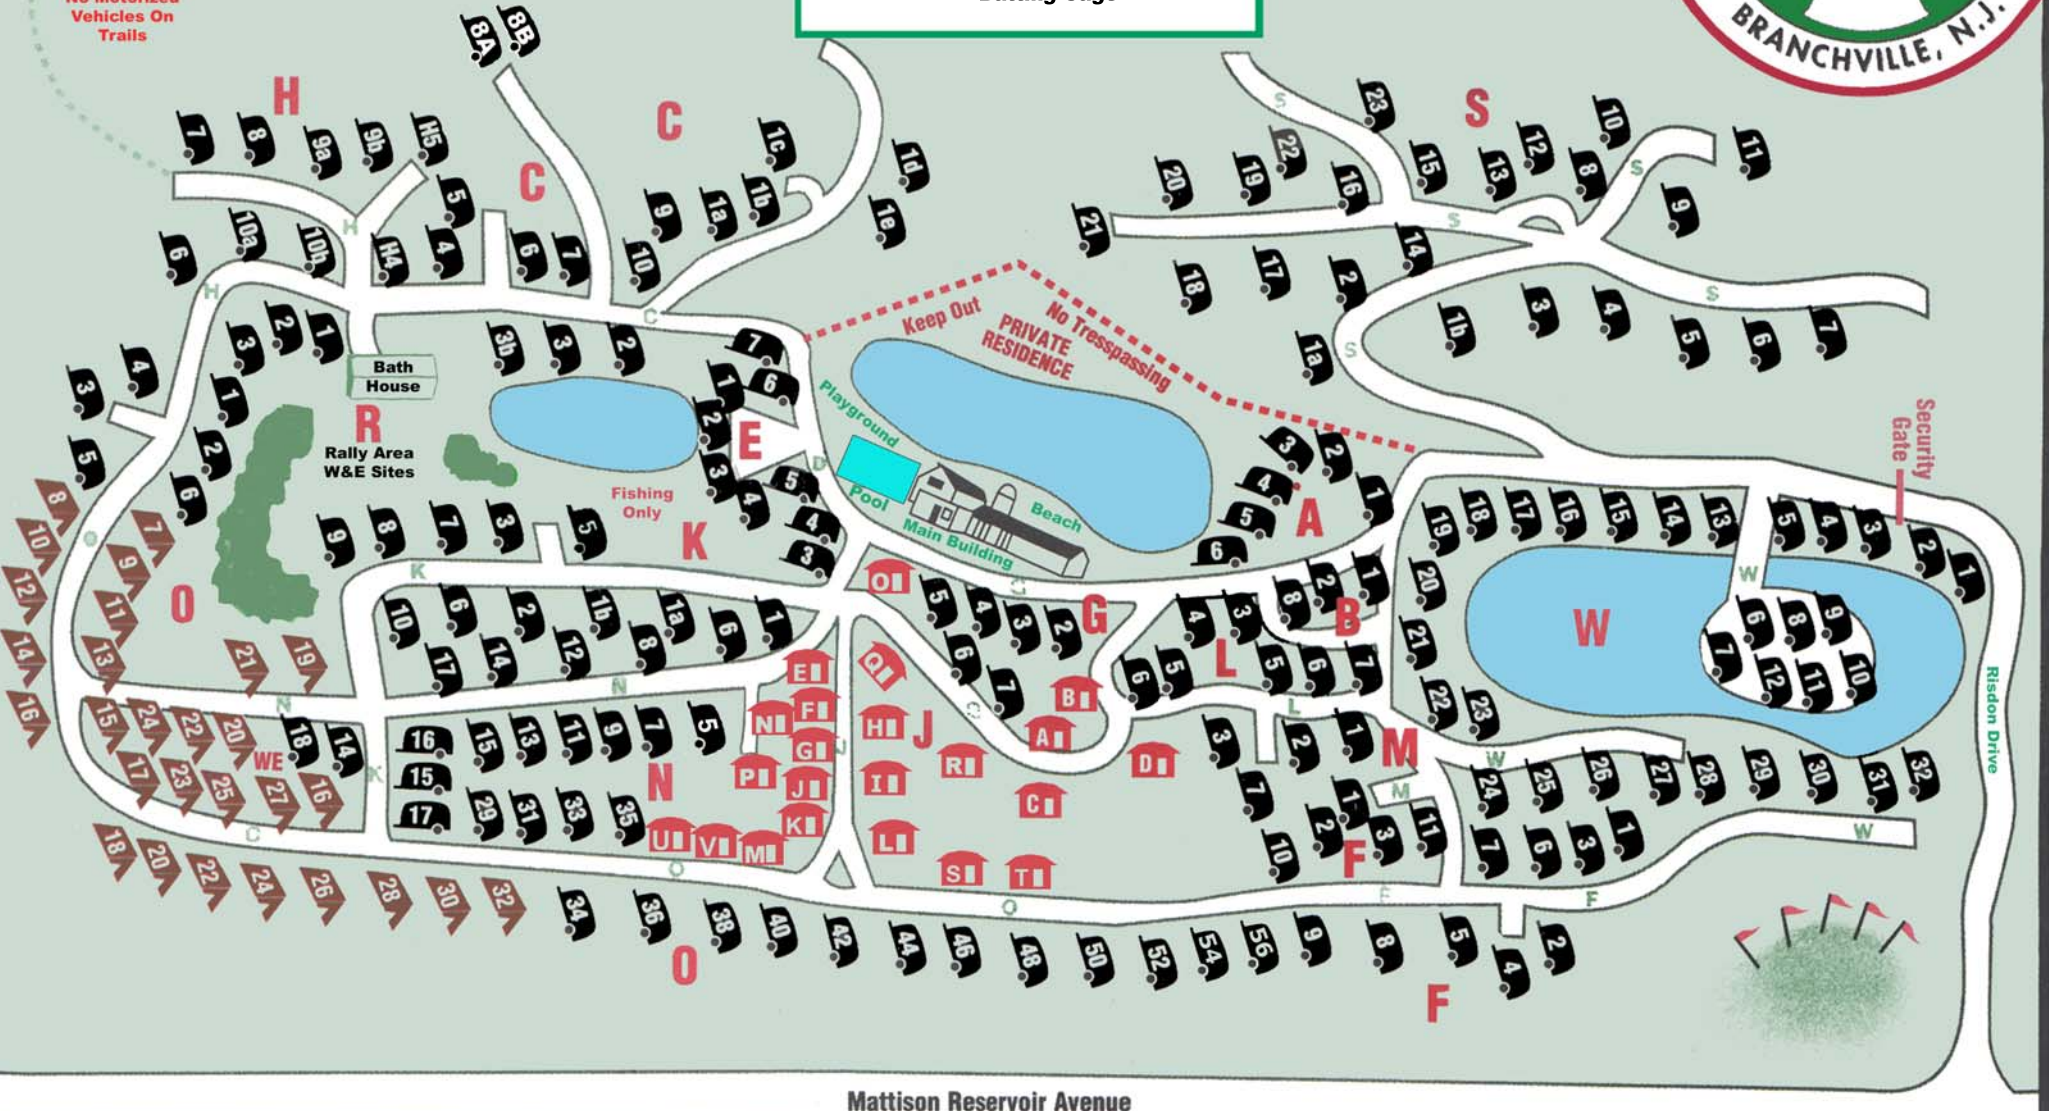

**THESE FACILITIES ARE IN THE MAIN BUILDING AREA:**

- POOL & BEACH**
- Office - Game Room - Showers
- General Store - Rec Hall
- Laundry - Shuffleboard
- Boccie Court - Basketball Court
- Horseshoe Pit - Volleyball Court
- Batting Cage

Fire Tower

Radio Towers  
Private Property  
Off Limits

Hiking Trail  
No Motorized  
Vehicles On  
Trails

Sunrise Mountain Appalachian Trail

Mattison Reservoir Avenue